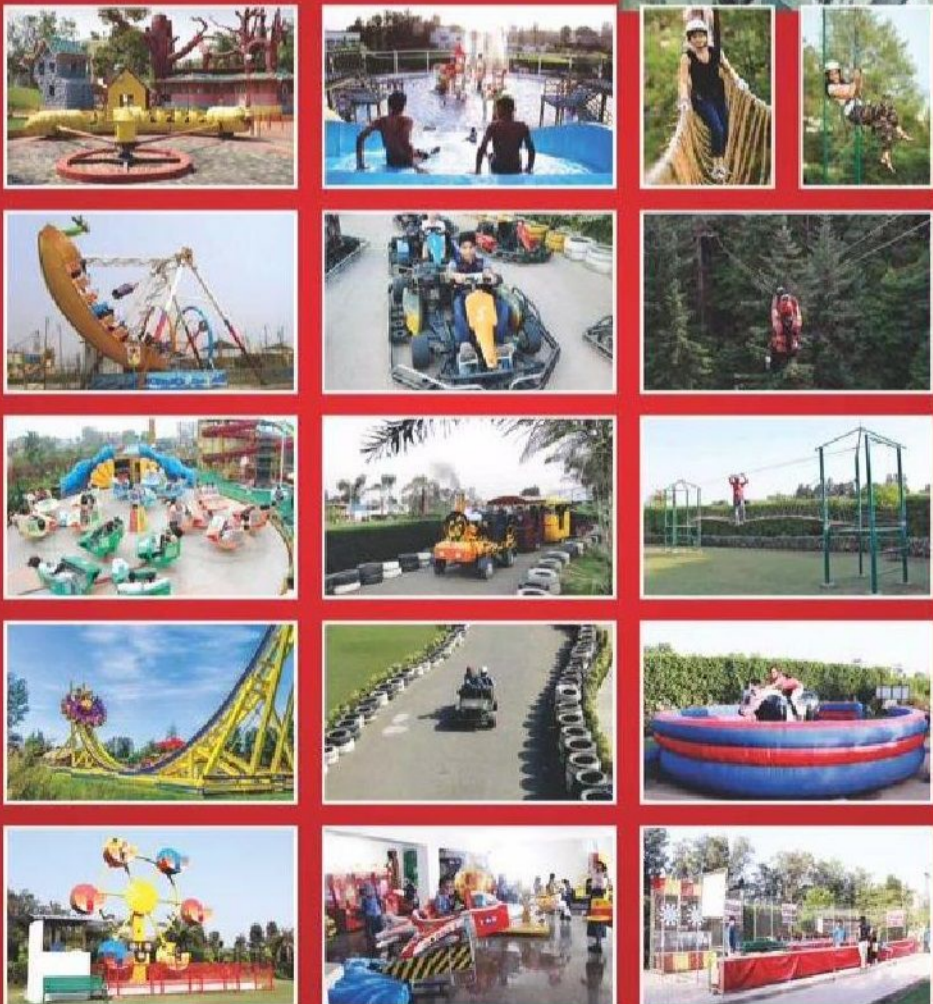

# F2 Raceway

ADVENTURE & SPORTS PARK  
Canal Road, South City Bridge,  
Ayali Kalan, Ludhiana

*The only place in Punjab that offers*  
**Water Park, Rides & Adventure**  
*all under one roof*

## F2 Raceway

ADVENTURE & SPORTS PARK

Canal Road, South City Bridge, Ayali Kalan, Ludhiana